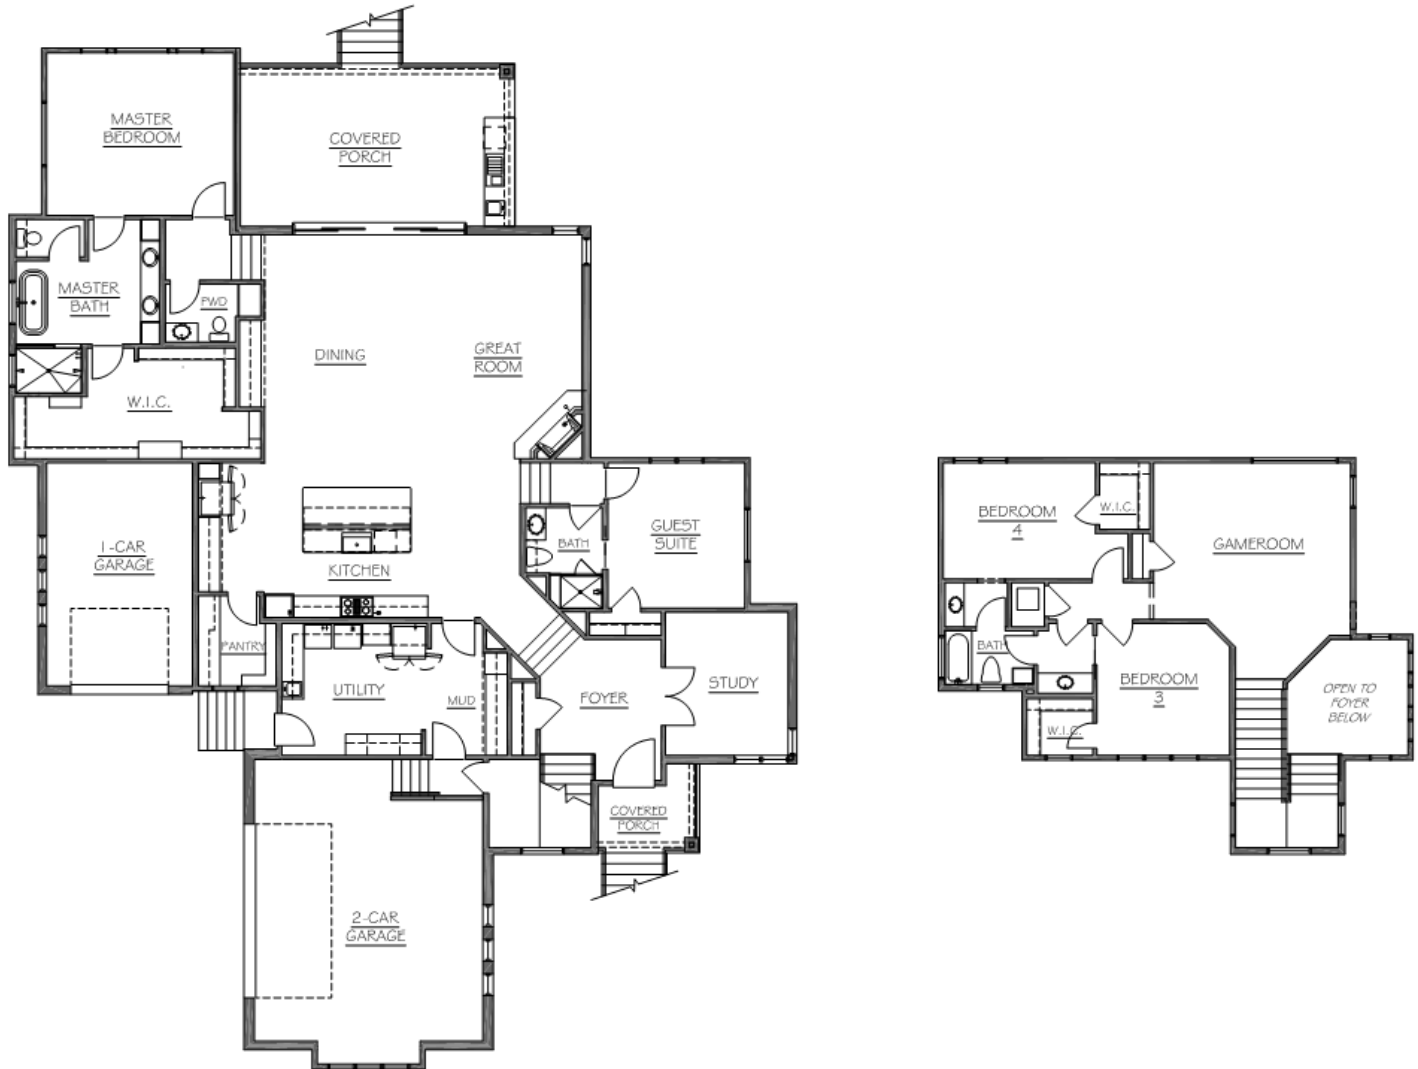

***3909 Medicine Hat***  
***Grand Mesa at Crystal Falls***  
***Leander, TX***

Approximately 3896 square feet

\*Square footage and room sizes are approximate.  
 Images above and features sheet are marketing representations and subject to change.  
 All plans and images copyrighted by original designer.