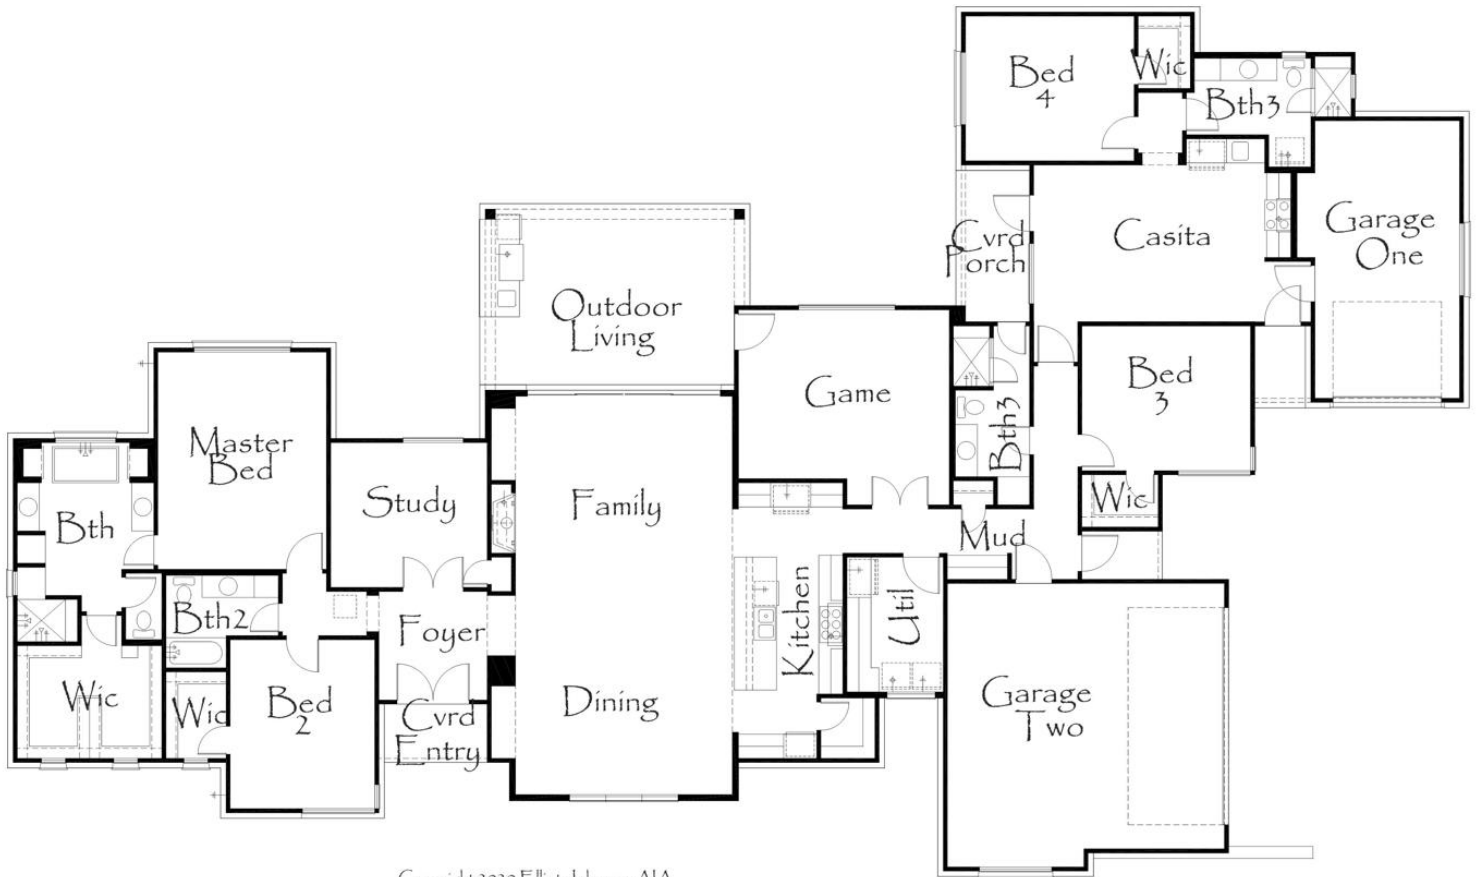

4141 Crystal Mesa Cv
Crystal Mesa Cove – Leander

Copyright 2020 Elliot Johnson, AIA

Approximately 3707 square feet

*Square footage and room sizes are approximate.
Images above and features sheet are marketing representations and subject to change.
All plans and images copyrighted by original designer.